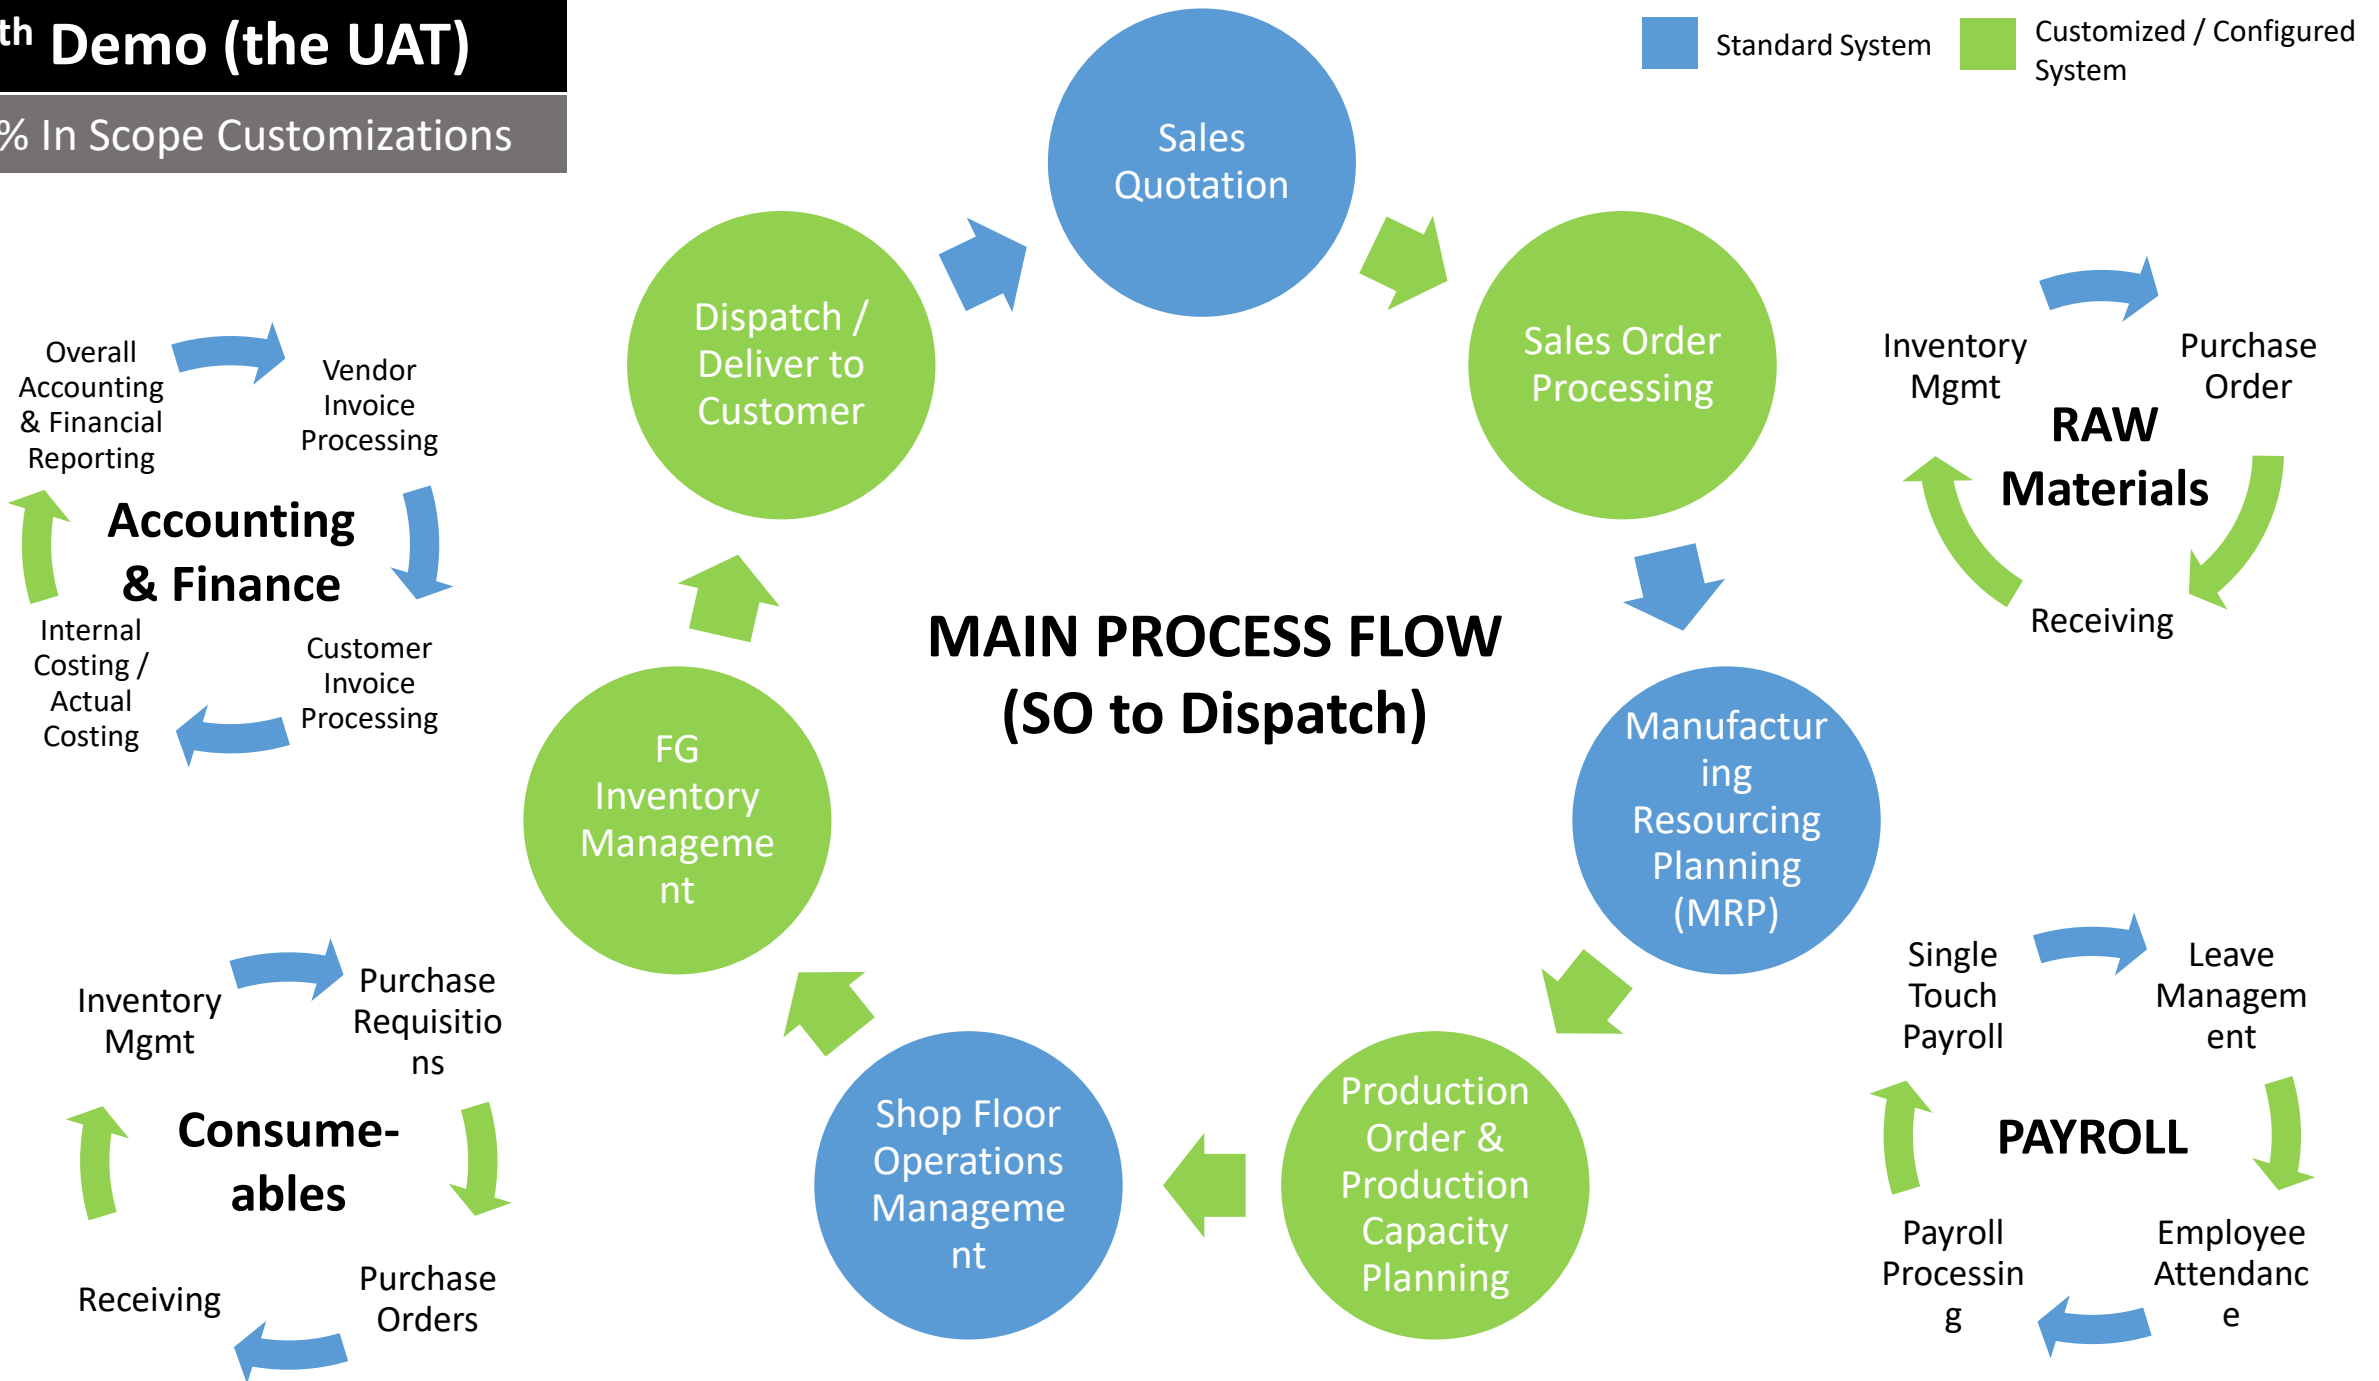

# 4<sup>th</sup> Demo (Dev Phase)

80% In Scope Customizations

(Optional)

Standard System Customized / Configured System

# 5<sup>th</sup> Demo (the UAT)

100% In Scope Customizations

Standard System Customized / Configured System