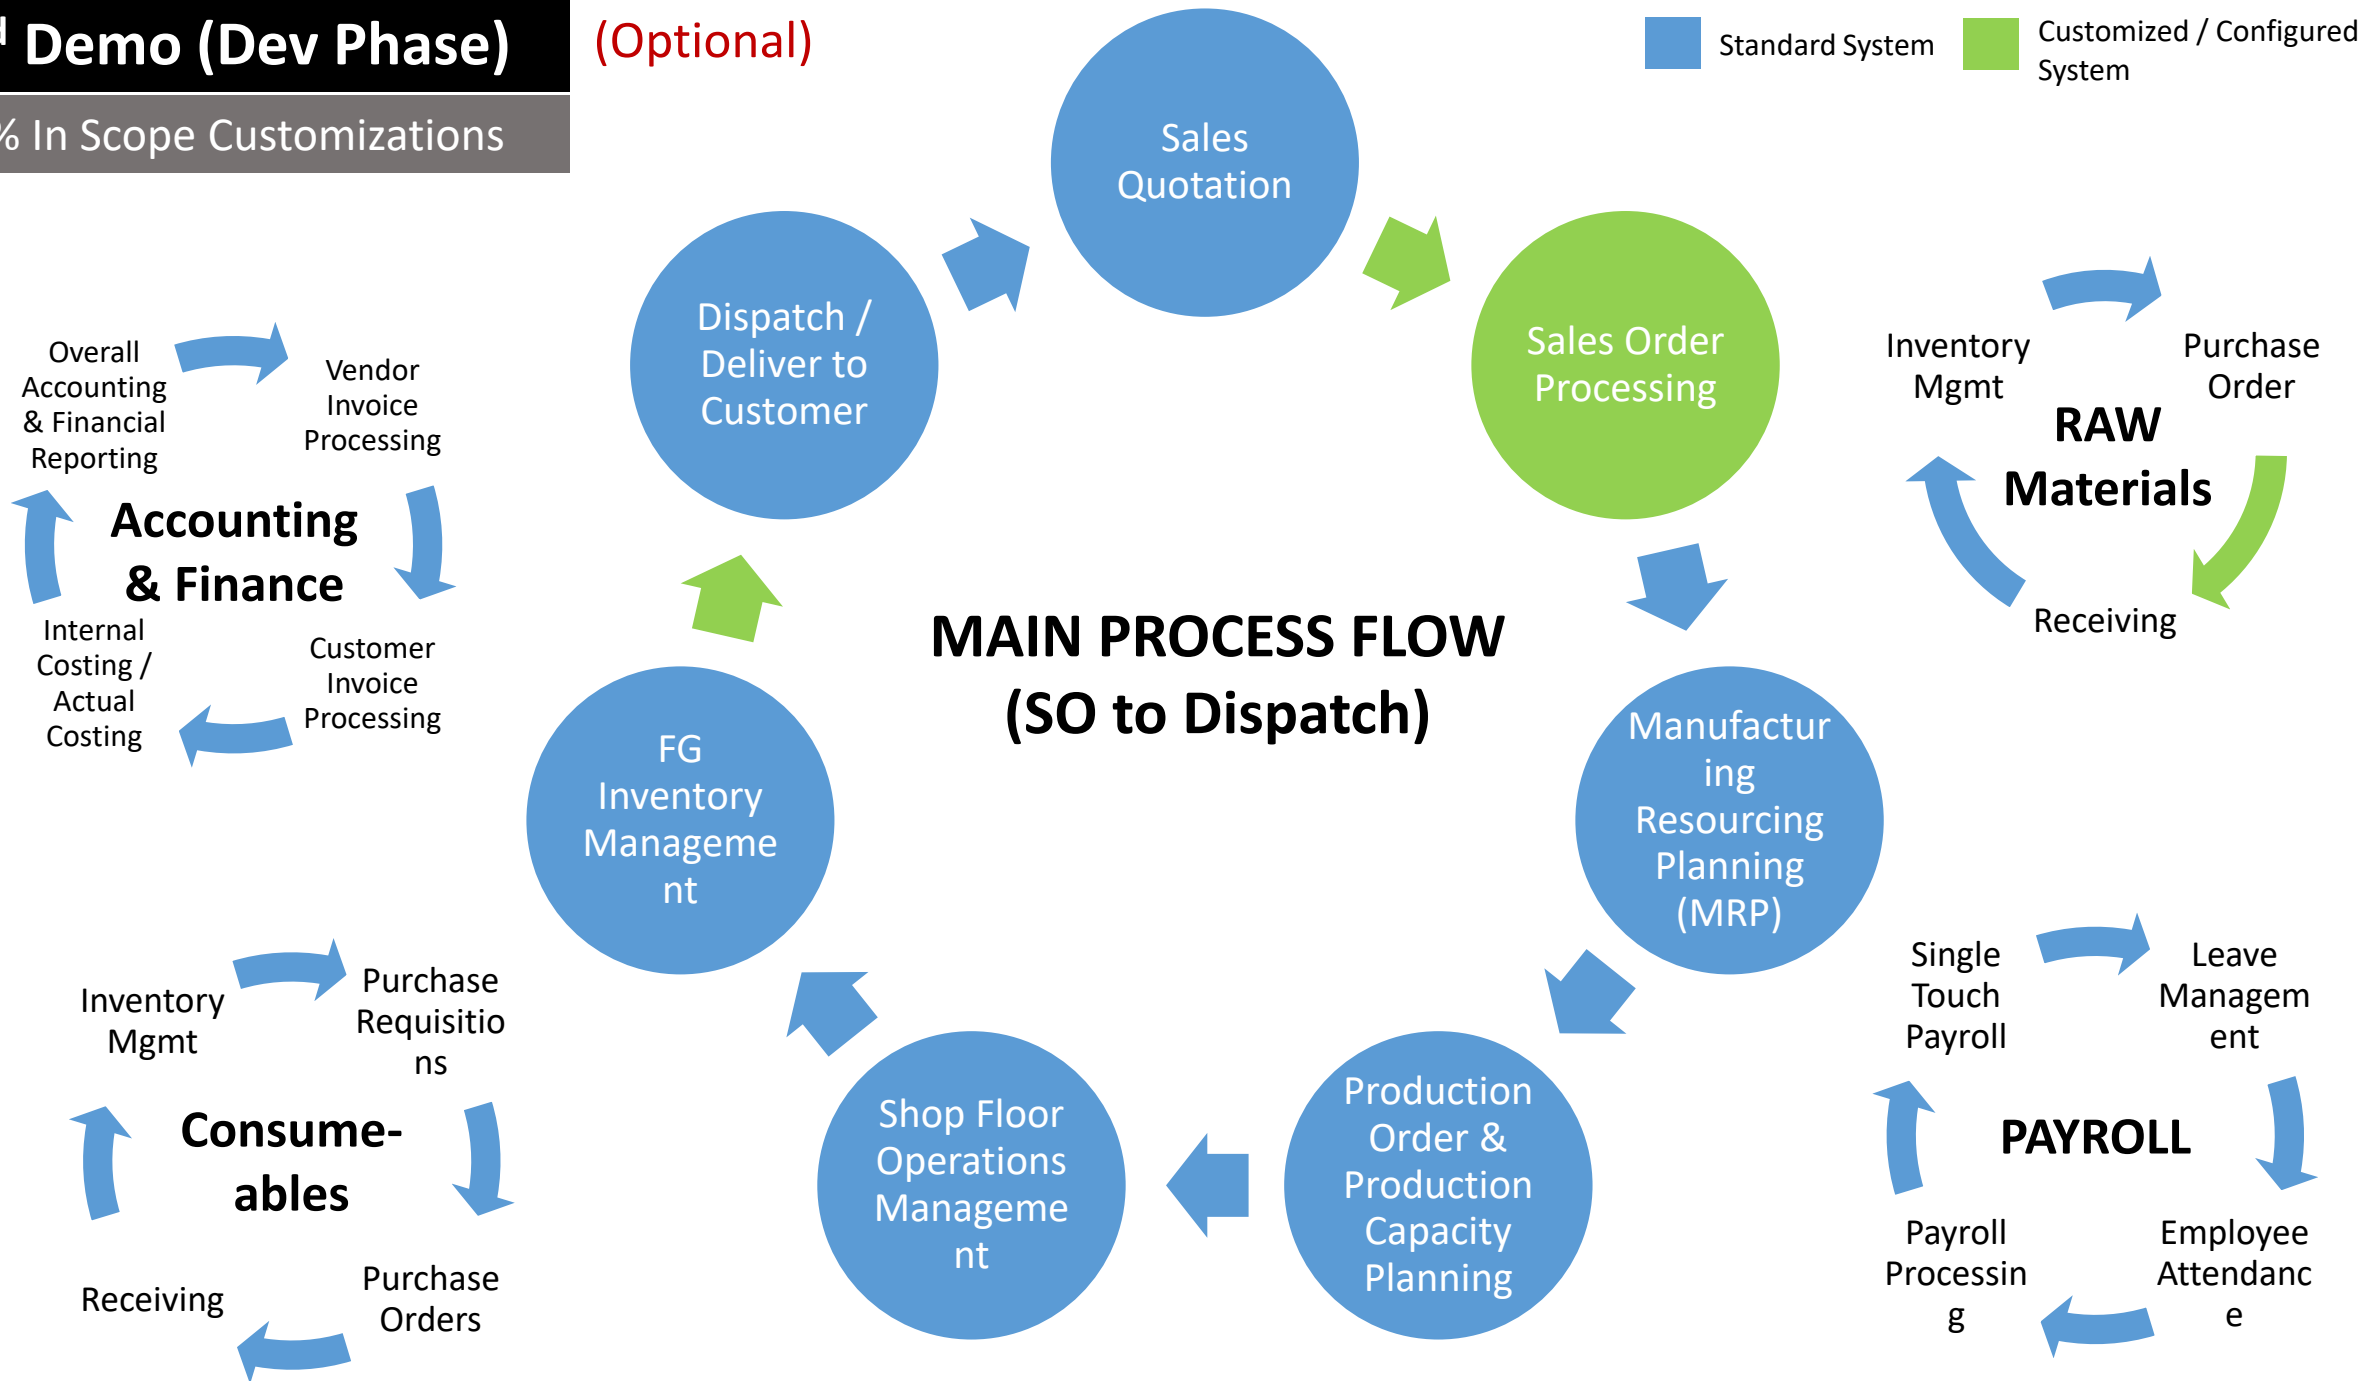

# 1st Demo (Project Start)

0% In Scope Customizations

Standard System Customized / Configured System

# 2<sup>nd</sup> Demo (Dev Phase)

25% In Scope Customizations

(Optional)

Standard System Customized / Configured System

# 3<sup>rd</sup> Demo (Dev Phase)

50% In Scope Customizations

Standard System Customized / Configured System

# 5<sup>th</sup> Demo (the UAT)

100% In Scope Customizations

Standard System Customized / Configured System