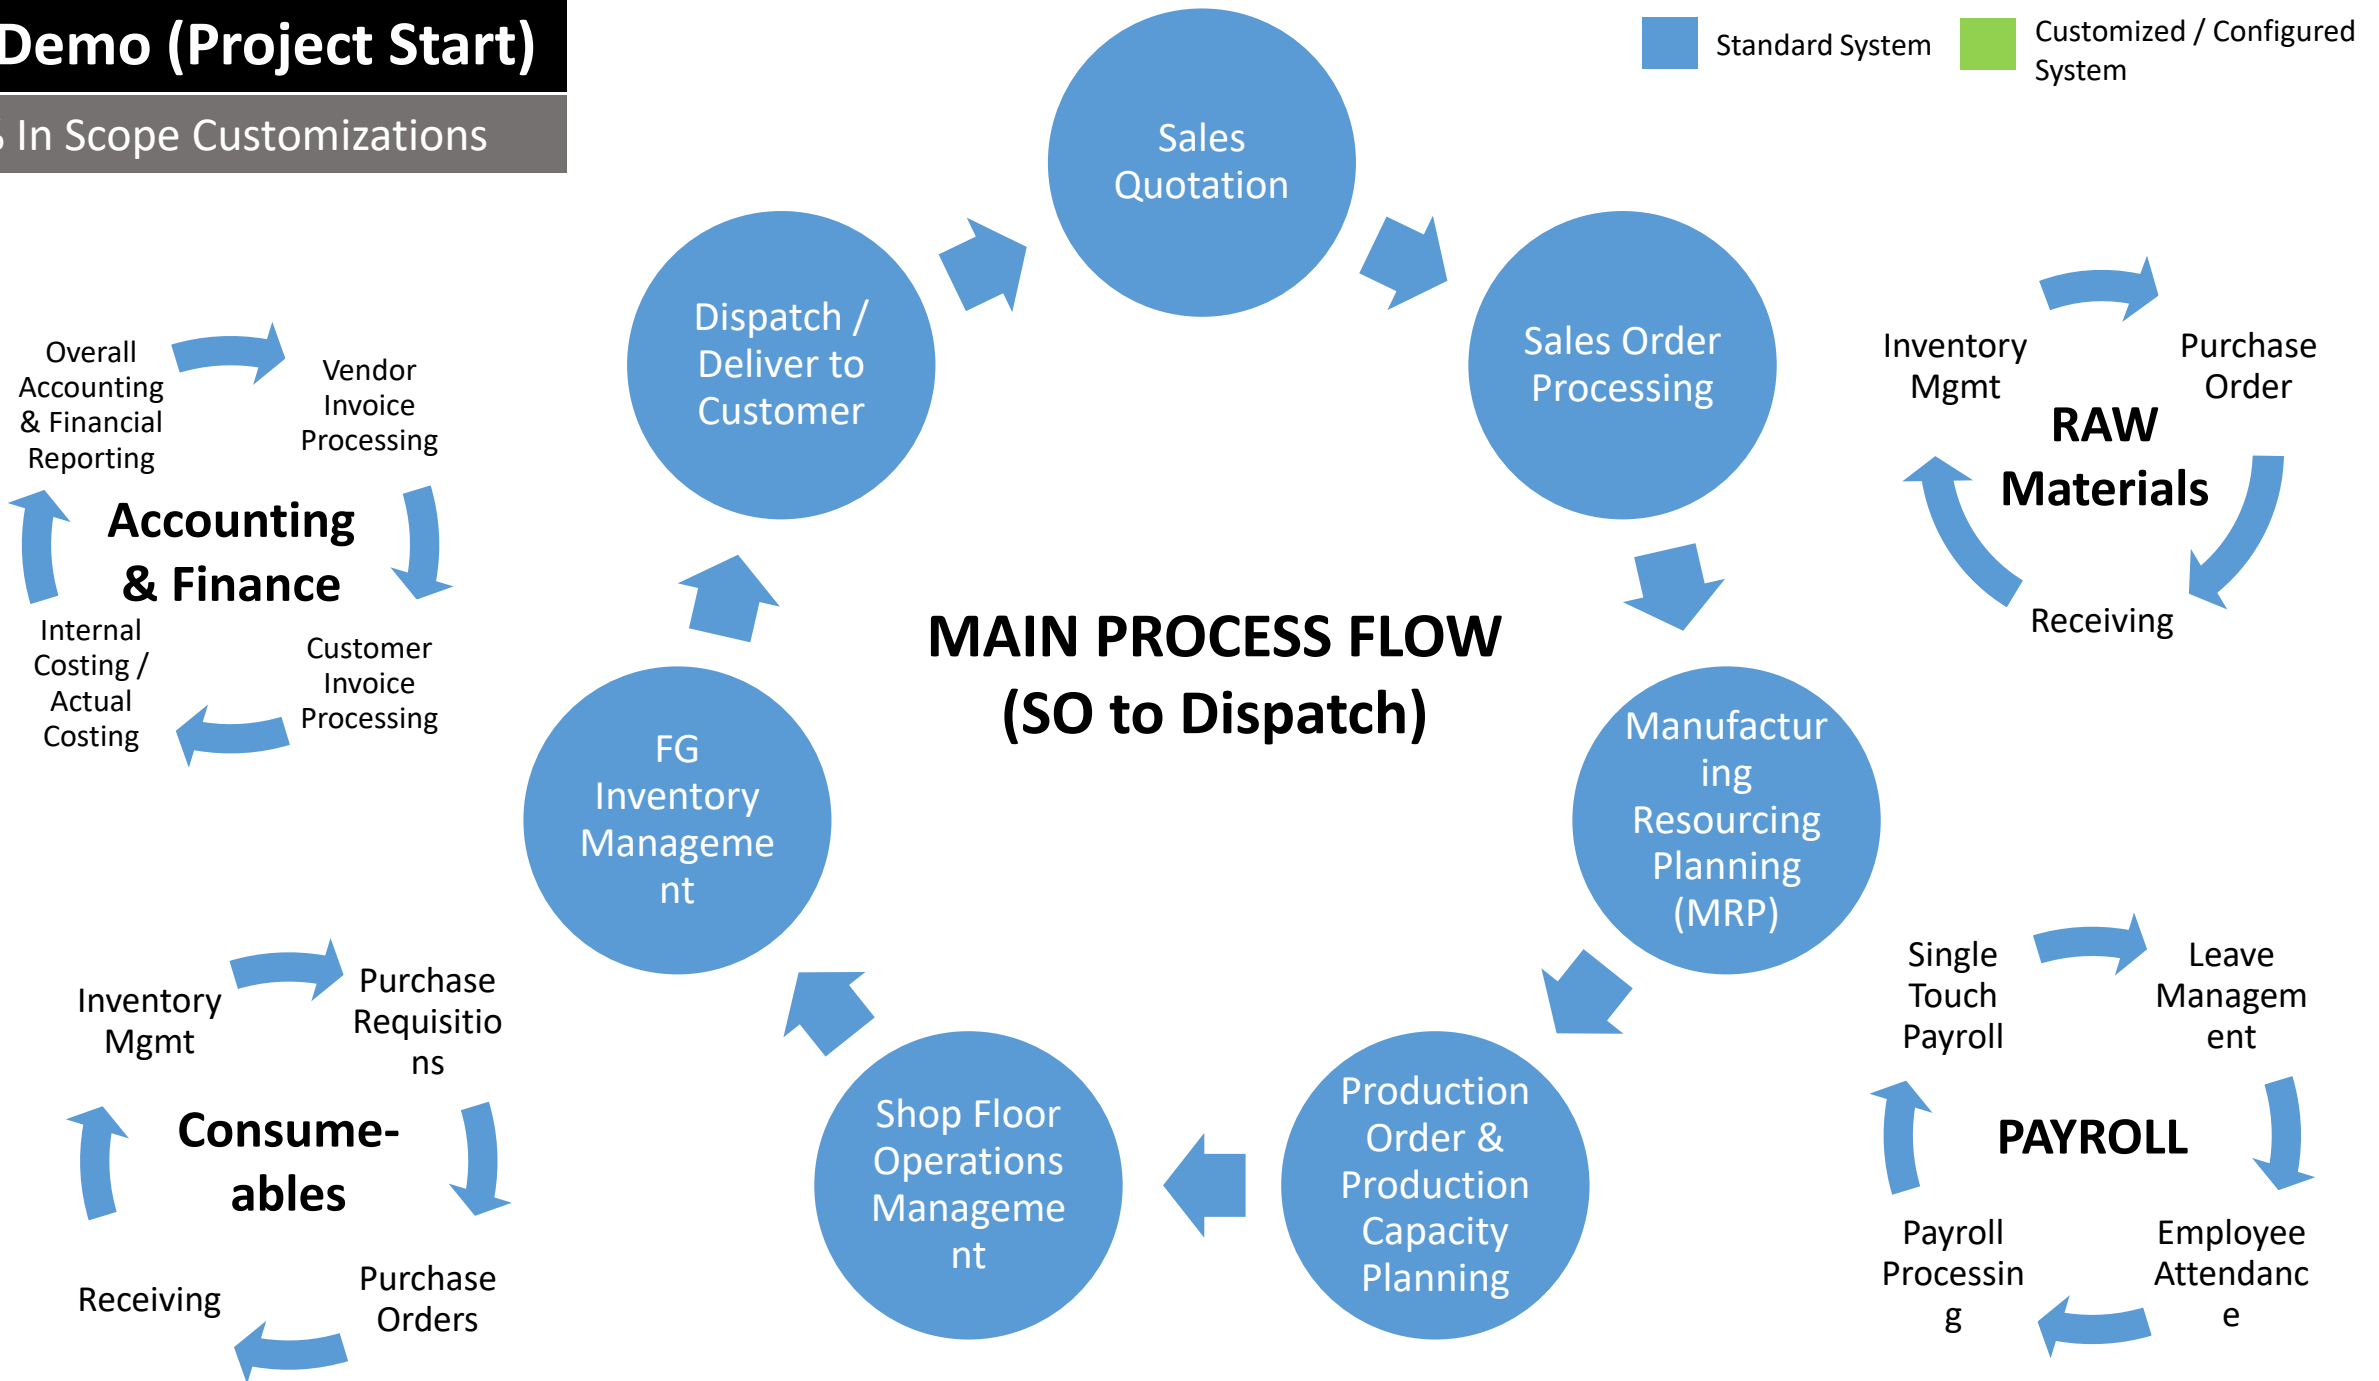

# 1st Demo (Project Start)

0% In Scope Customizations

Standard System Customized / Configured System

# 2<sup>nd</sup> Demo (Dev Phase)

25% In Scope Customizations

(Optional)

Standard System Customized / Configured System

# 3<sup>rd</sup> Demo (Dev Phase)

50% In Scope Customizations

Standard System Customized / Configured System

# 5<sup>th</sup> Demo (the UAT)

100% In Scope Customizations

Standard System Customized / Configured System