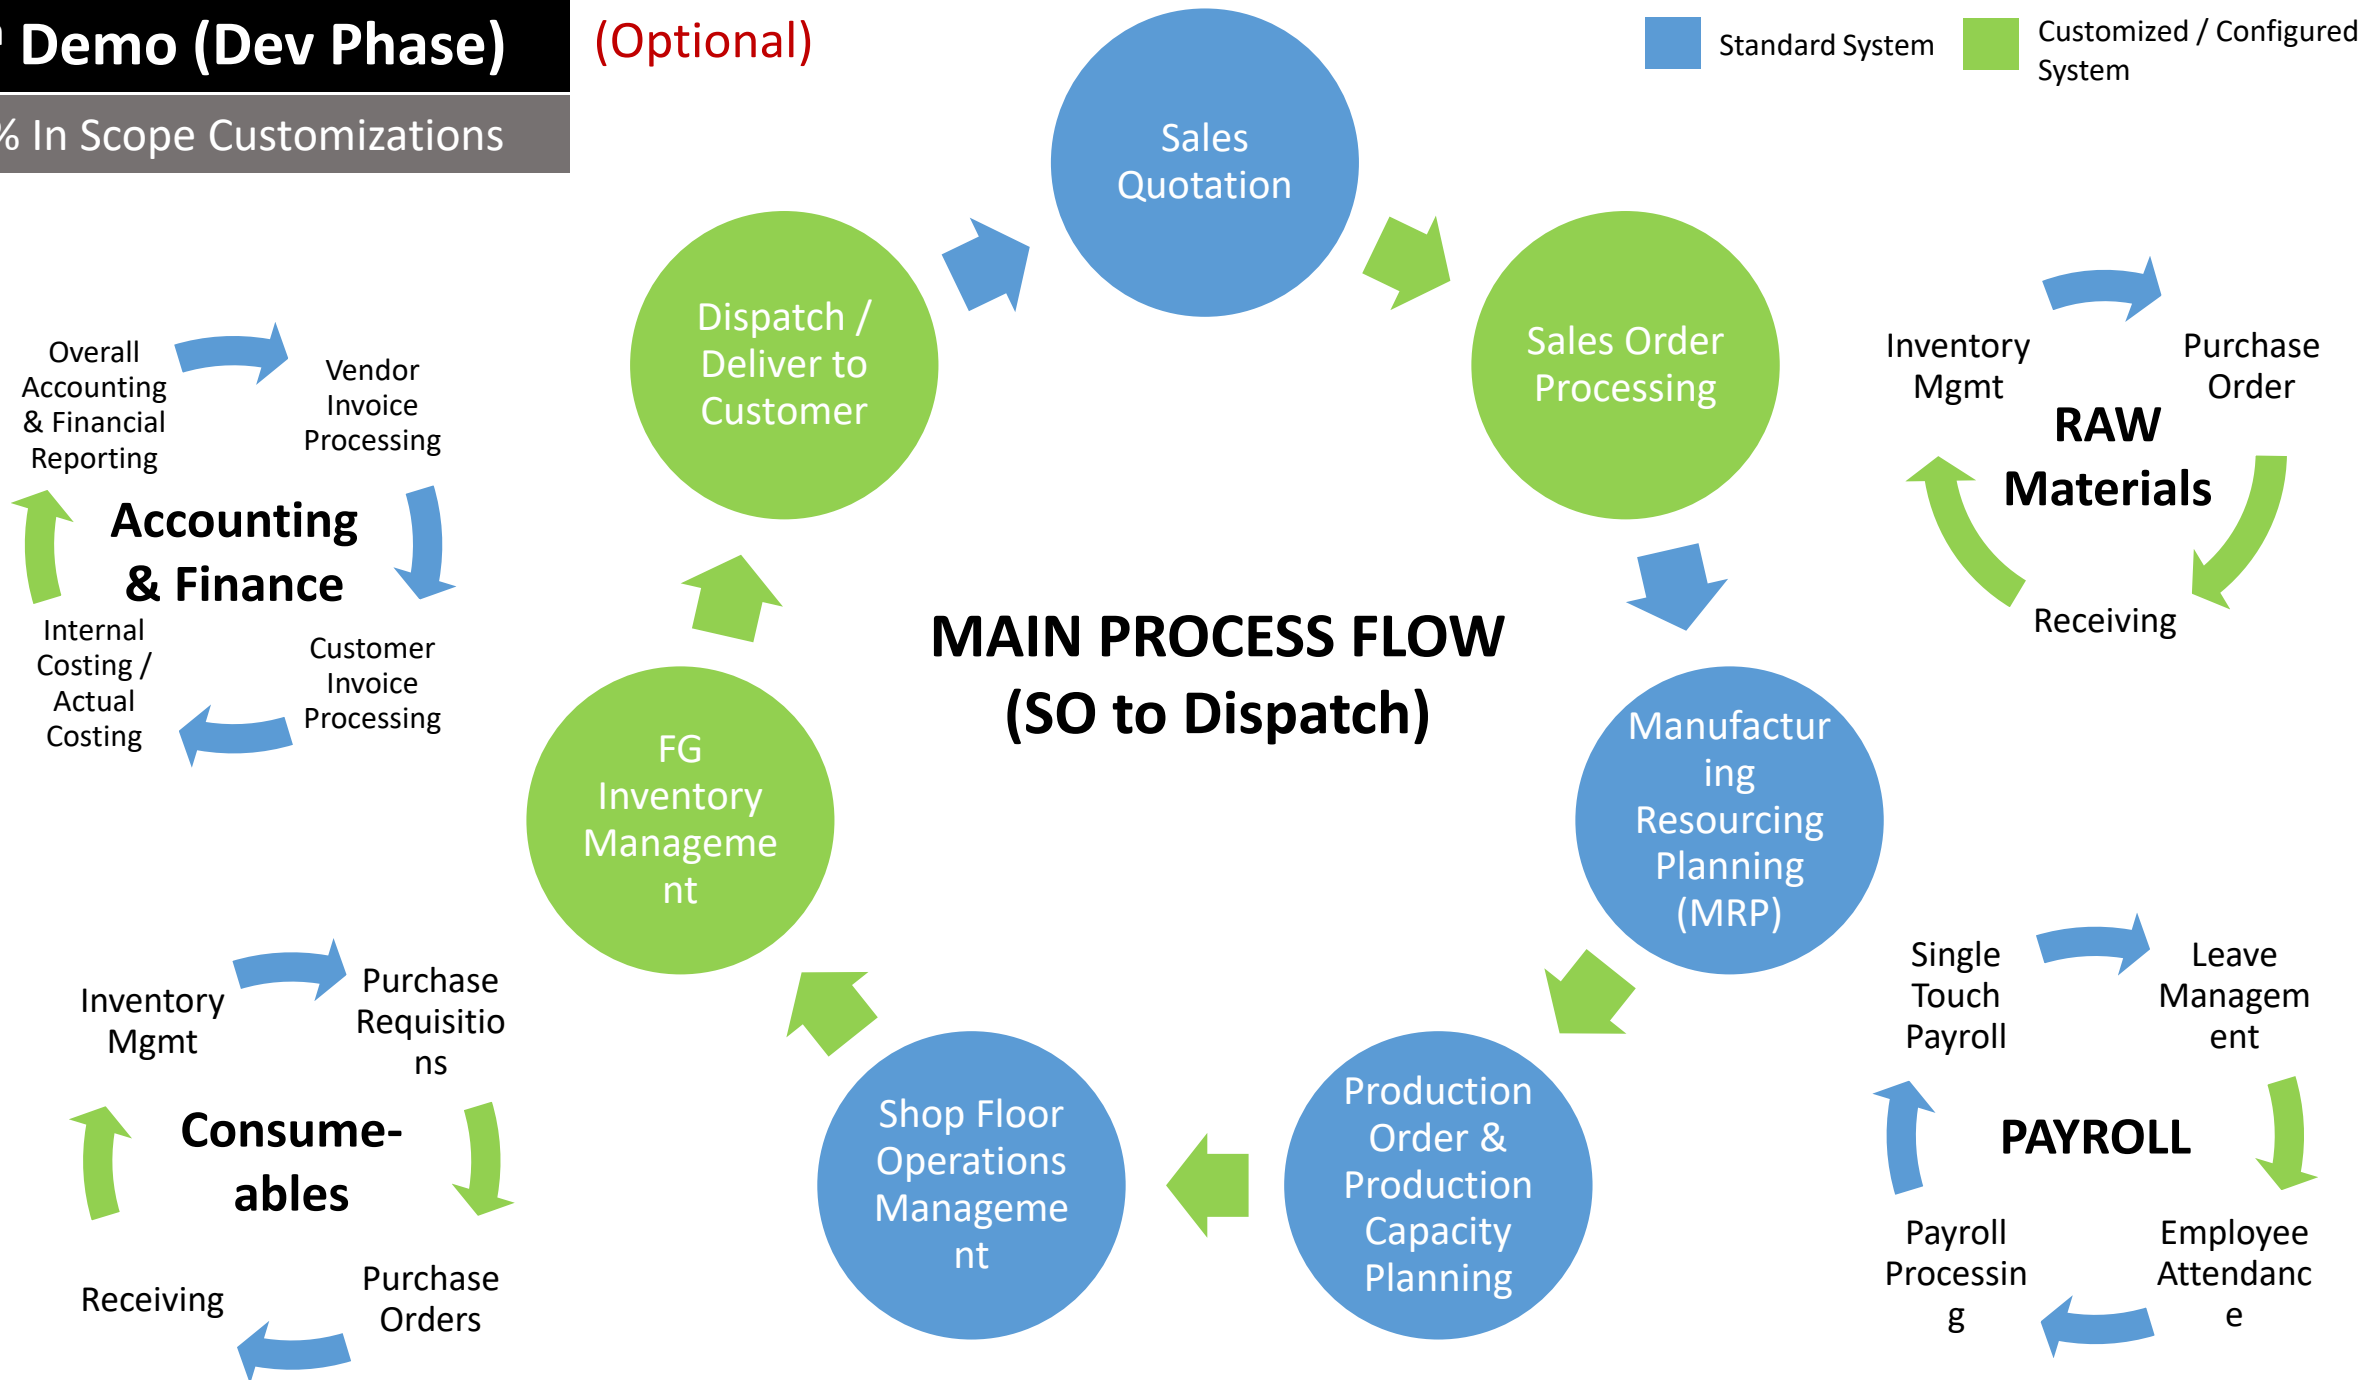

# 3<sup>rd</sup> Demo (Dev Phase)

50% In Scope Customizations

Standard System Customized / Configured System

# 4<sup>th</sup> Demo (Dev Phase)

80% In Scope Customizations

(Optional)

Standard System Customized / Configured System

# 5<sup>th</sup> Demo (the UAT)

100% In Scope Customizations

Standard System Customized / Configured System